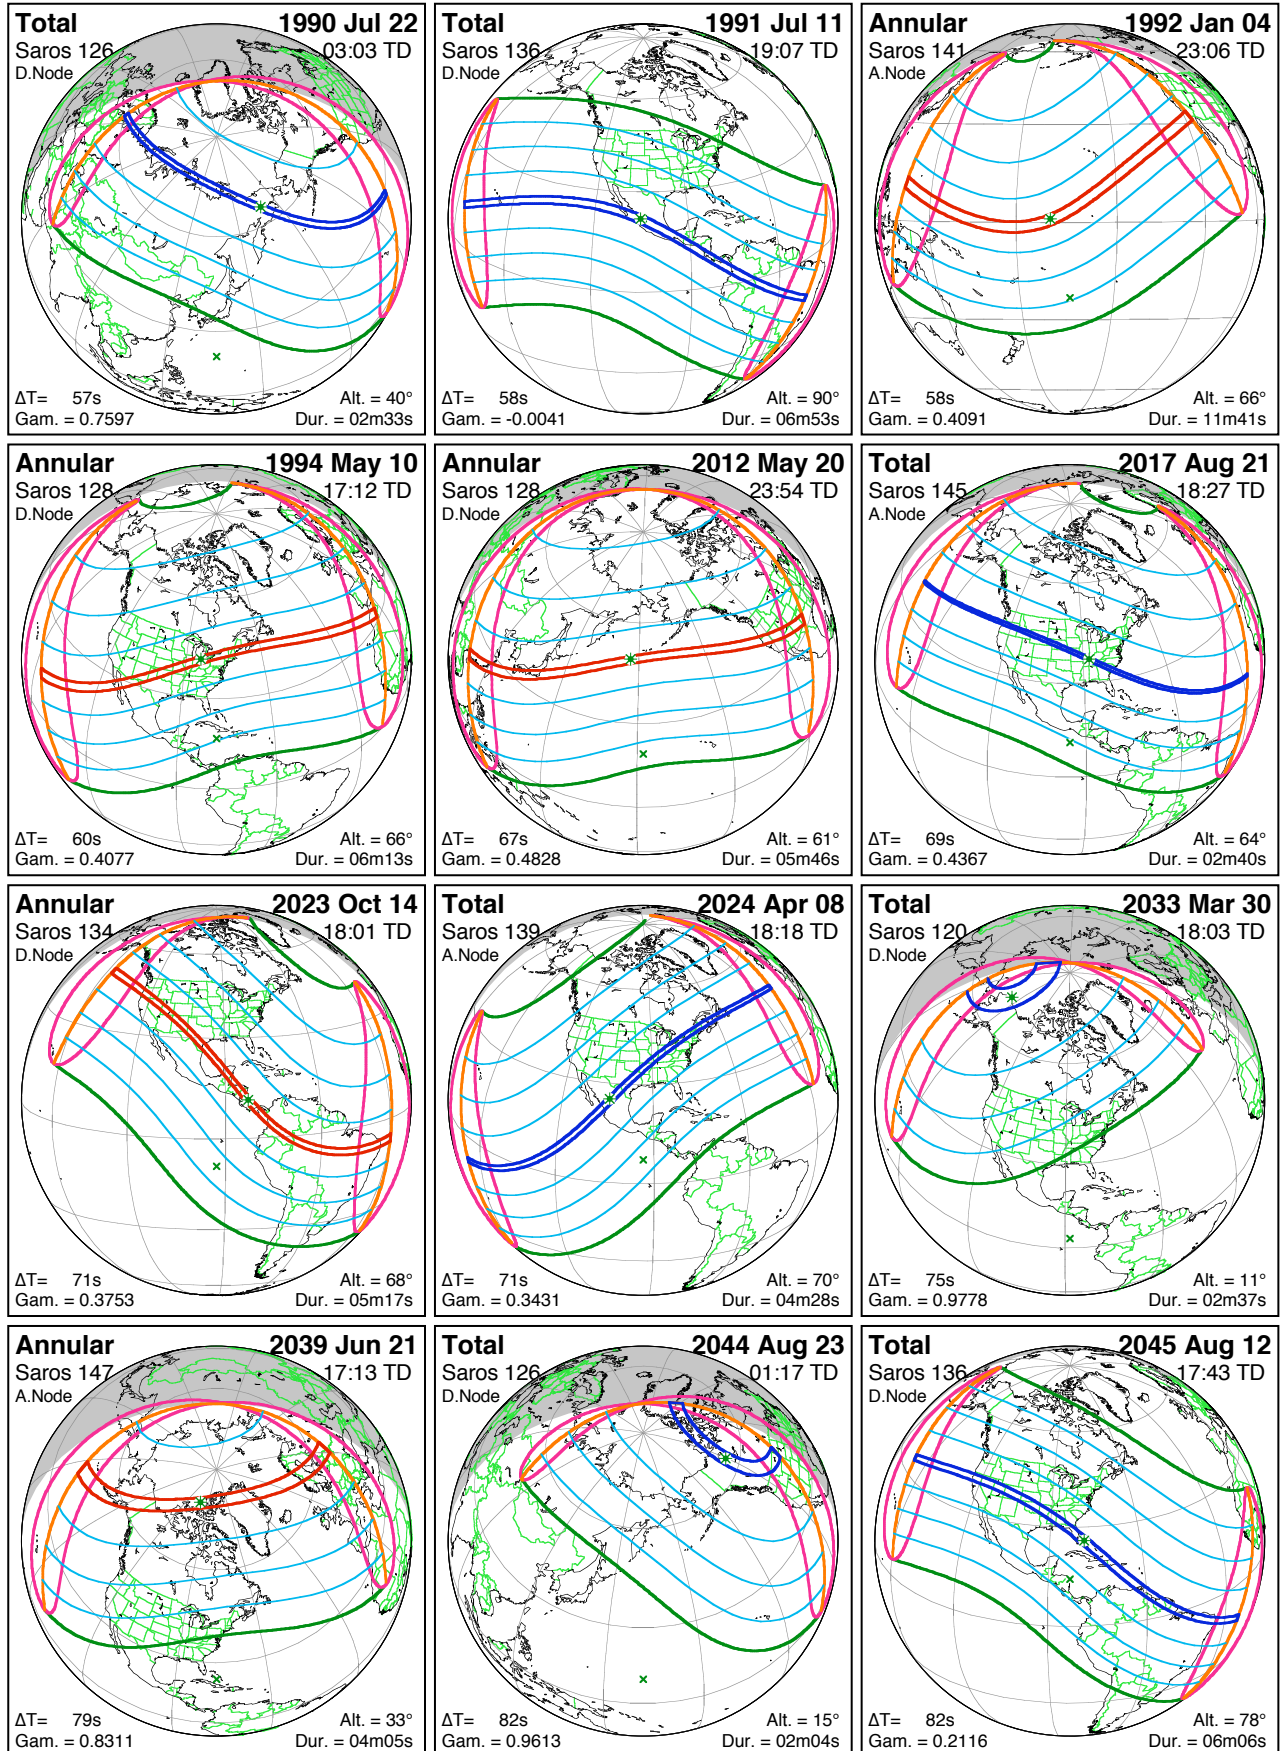

# ATLAS OF CENTRAL SOLAR ECLIPSES IN THE USA

Plate 022